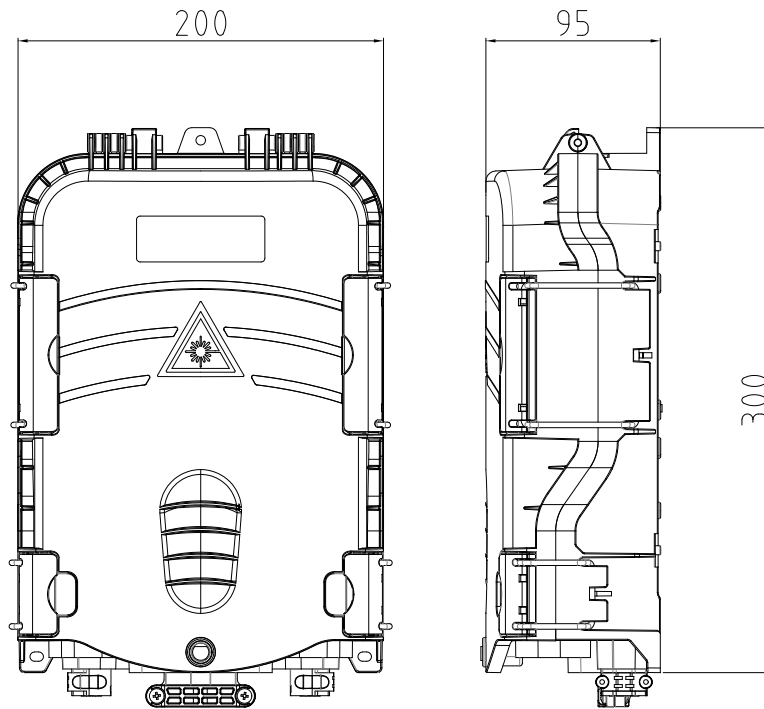

Table 1 Model and configuration

Pic 1