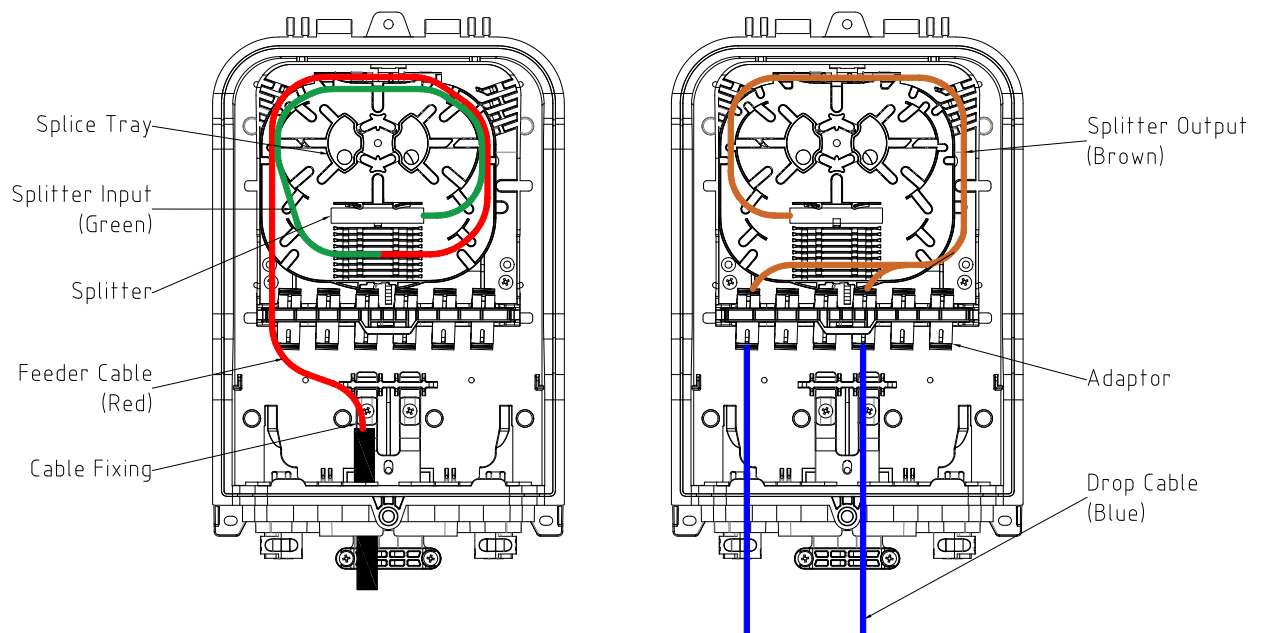

### 2、 Specification:

---

- 1) Water-proof design with IP65 Protection grade.
- 2) Integrated with splice cassette and cable management system.
- 3) Manage fibers in a reasonable fiber radius condition.
- 4) Fiber bend radius control more than 35mm.
- 5) 1 uncut cable port for feeder cables.
- 6) Fixed hermetic seals in all its grooves
- 7) The entire fiber route protected by transport tube
- 8) Complete opening of the hinges with stop included
- 9) Protected and organized pigtail space
- 10) Natural route "not forced" of the loose tubes and optical fiber.
- 11) Protection of Splitters and Pigtails
- 12) Support customized services such as logo screen printing.

### 3、 Configuration Table

<b>Model</b>	FAT-HGT-16QX
<b>Size (Pic 1)</b>	H×W×D = 300×200×95 (MM)
<b>Material</b>	PC+ABS
<b>Color</b>	Black/White/Gray(Customizable)
<b>Splice Capacity</b>	36 Cores
<b>Splitter Capacity</b>	2 Sets
<b>Splitter Type</b>	SC, Mini Type, 1:2 / 1:4 / 1:8
<b>Adapter Type</b>	SC/APC
<b>Adaptor Capacity</b>	18 Pcs
<b>Incoming Cable Port</b>	3x(Φ10~14mm), 1x Mid-span 10~14mm
<b>Drop Cable Port</b>	16 Ports
<b>Installation Method</b>	Wall, Pole Mounted
<b>Operating tempertaure</b>	-10~+70℃
<b>Life time</b>	25 years

Table 1 Model and configuration

Pic 1

#### 4. Routing (Pic 2~3)

Pic 2