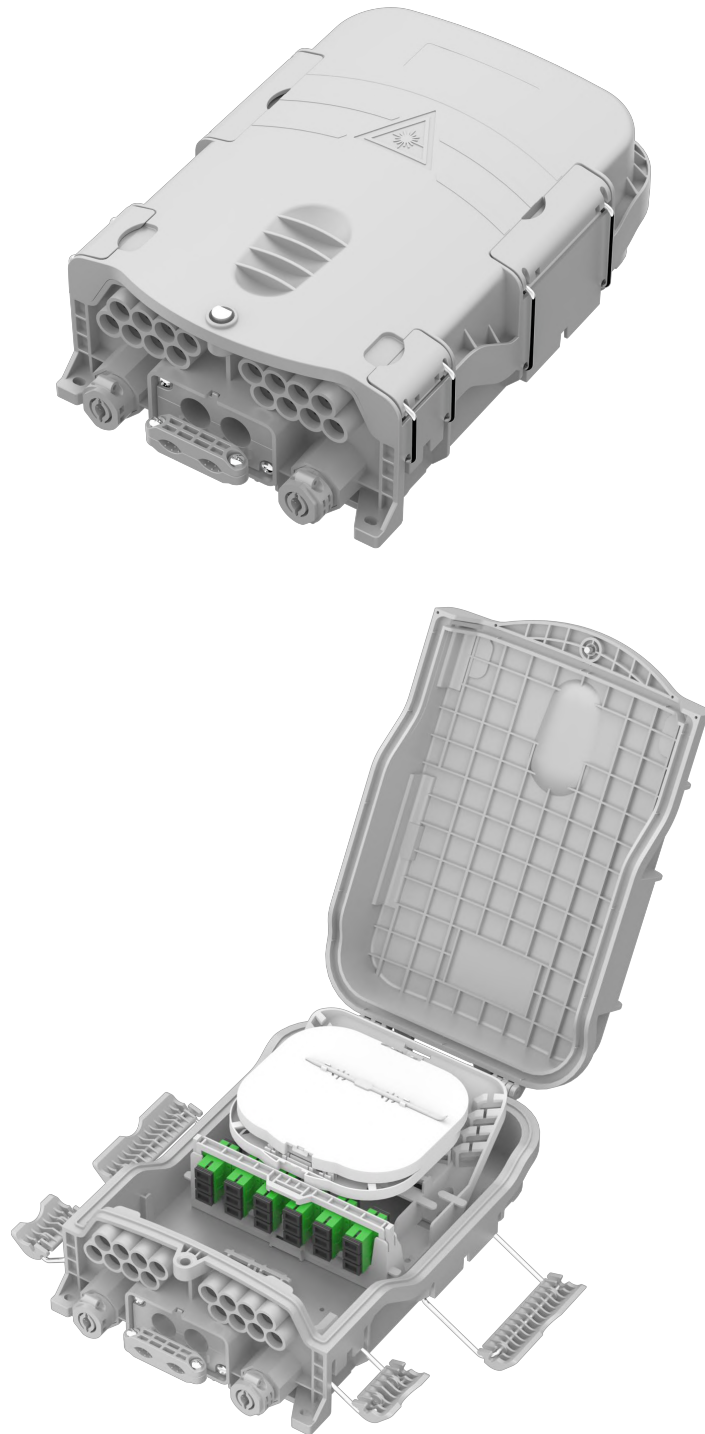

## FAT-HGT-16QX Fiber Distribution Box

### 1、 Description:

FAT-HGT-16QX Fiber Distribution Box provides a high density wall mounted solution for next generation networks, which aims to provide and manage maximum numbers of fiber termination in a limited space. It is normally installed in the way of wall mounting or pole mounting.

### 2、 Specification:

---

- 1) Water-proof design with IP65 Protection grade.
- 2) Integrated with splice cassette and cable management system.
- 3) Manage fibers in a reasonable fiber radius condition.
- 4) Fiber bend radius control more than 35mm.
- 5) 1 uncut cable port for feeder cables.
- 6) Fixed hermetic seals in all its grooves
- 7) The entire fiber route protected by transport tube
- 8) Complete opening of the hinges with stop included
- 9) Protected and organized pigtail space
- 10) Natural route "not forced" of the loose tubes and optical fiber.
- 11) Protection of Splitters and Pigtails
- 12) Support customized services such as logo screen printing.

### 3、 Configuration Table

<b>Model</b>	FAT-HGT-16QX
<b>Size (Pic 1)</b>	H×W×D = 300×200×95 (MM)
<b>Material</b>	PC+ABS
<b>Color</b>	Black/White/Gray(Customizable)
<b>Splice Capacity</b>	36 Cores
<b>Splitter Capacity</b>	2 Sets
<b>Splitter Type</b>	SC, Mini Type, 1:2 / 1:4 / 1:8
<b>Adapter Type</b>	SC/APC
<b>Adaptor Capacity</b>	18 Pcs
<b>Incoming Cable Port</b>	3x(Φ10~14mm), 1x Mid-span 10~14mm
<b>Drop Cable Port</b>	16 Ports
<b>Installation Method</b>	Wall, Pole Mounted
<b>Operating tempertaure</b>	-10~+70℃
<b>Life time</b>	25 years